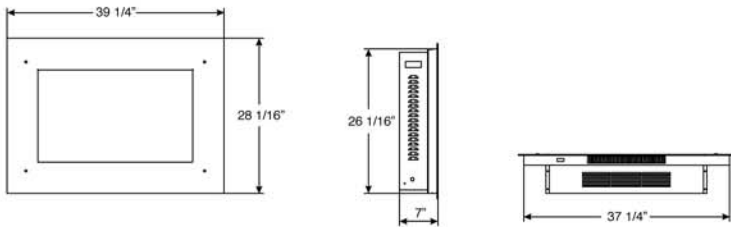

Model	BTU'S	Watts	Height		Front Width		Depth		Mobile Home Certified	Blower
			Actual	Framing	Actual	Framing	Actual	Framing		
EF39	5,000	1500	28 1/16"	N/A	39 1/4"	N/A	7"	N/A	Yes	Standard